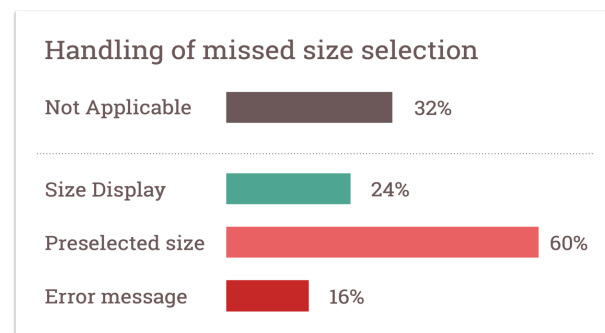

Ecommerce best practice benchmark study

The study was carried out in October 2021 by the Growth and Conversion agency Conversionista. In the study we investigated how the top 100 Swedish e-commerce site followed 3 selected E-commerce Best practices for effective design on the product detail page and in the checkout.

Most Swedish e-commerce sites do not follow established best practices

Overall, most sites were failing on one or several of the selected best practices. In fact only four of top Ecommerce sites succeeded on all three.

When it comes to showing available sizes 50% followed best practice. But if the user would forget to choose a size before clicking the "add to cart" button, only 24% followed best practice.

Finally in the checkout, the situation was a little bit better. 72% of the web shops followed the best practice for displaying the field for a discount code

*Please note that the numbers show the percentage where the criteria was applicable. Not all web shops have products with sizes or use discounts.

[Read the full article and explanation of the best practices here >>](#)