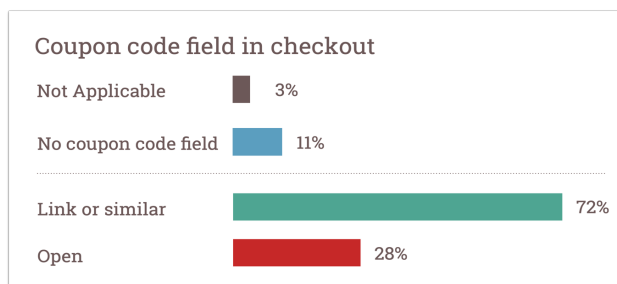

Ecommerce best practice benchmark study

The study was carried out in October 2021 by the Growth and Conversion agency Conversionista. In the study we investigated how the top 100 Swedish e-commerce site followed 3 selected E-commerce Best practices for effective design on the product detail page and in the checkout.

Most Swedish e-commerce sites do not follow established best practices

Overall, most sites were failing on one or several of the selected best practices. In fact only four of top Ecommerce sites succeeded on all three.

When it comes to showing available sizes 50% followed best practice. But if the user would forget to choose a size before clicking the "add to cart" button, only 24% followed best practice.

Finally in the checkout, the situation was a little bit better. 72% of the web shops followed the best practice for displaying the field for a discount code

*Please note that the numbers show the percentage where the criteria was applicable. Not all web shops have products with sizes or use discounts.

[Read the full article and explanation of the best practices here >>](#)