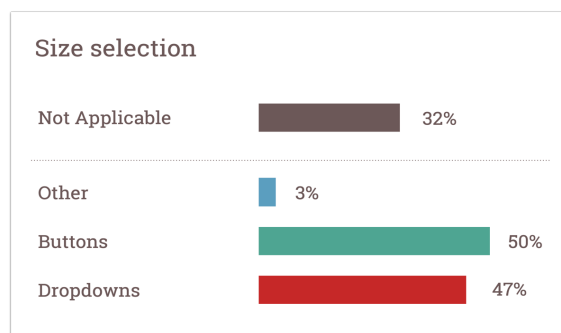

Ecommerce best practice benchmark study

The study was carried out in October 2021 by the Growth and Conversion agency Conversionista. In the study we investigated how the top 100 Swedish e-commerce site followed 3 selected E-commerce Best practices for effective design on the product detail page and in the checkout.

Most Swedish e-commerce sites do not follow established best practices

Overall, most sites were failing on one or several of the selected best practices. In fact only four of top Ecommerce sites succeeded on all three.

When it comes to showing available sizes 50% followed best practice. But if the user would forget to choose a size before clicking the "add to cart" button, only 24% followed best practice.

Finally in the checkout, the situation was a little bit better. 72% of the web shops followed the best practice for displaying the field for a discount code

*Please note that the numbers show the percentage where the criteria was applicable. Not all web shops have products with sizes or use discounts.

[Read the full article and explanation of the best practices here >>](#)